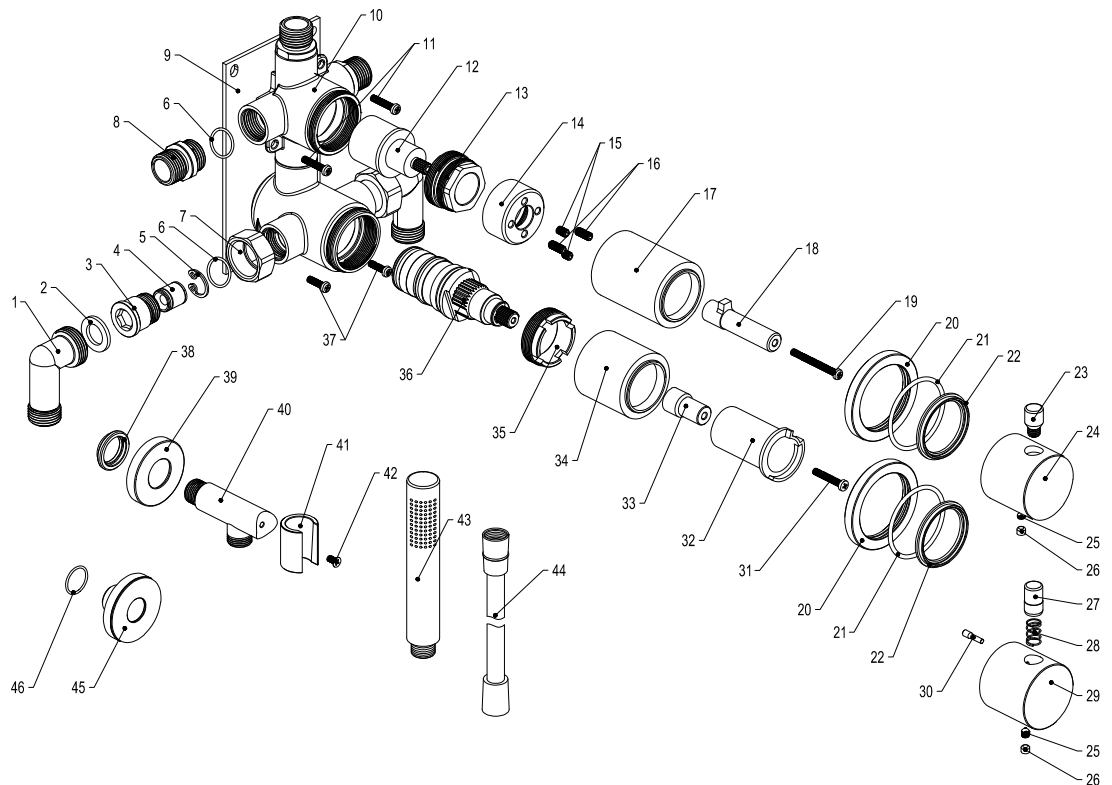

- 1 90° connector
- 2 Gasket
- 3 Connector
- 4 Check valve
- 5 c-ring
- 6 o-ring
- 7 Foot nut
- 8 Connector
- 9 Fastening plate
- 10 Body
- 11 Fixing screws
- 12 Diverter
- 13 Lock nut
- 14 Limiter
- 15 Hex screws
- 16 Limiter screws
- 17 Diverter cover
- 18 Splined extender
- 19 Screw
- 20 Decorative cover ring
- 21 o-ring
- 22 Washer
- 23 Handwheel bar
- 24 Handwheel
- 25 Inner hex screw
- 26 Decoration rubber
- 27 Handwheel bar
- 28 Button spring
- 29 Thermostatic handle
- 30 Handwheel plug
- 31 Screw
- 32 Temperature limiter
- 33 Spline bushing
- 34 Thermostat cover
- 35 Thermostat lock nut
- 36 Thermostatic cartridge
- 37 Fixing screws
- 38 Gasket
- 39 Decorative cover ring
- 40 Hand shower holder pipe
- 41 Hand shower holder pipe
- 42 Screw
- 43 Hand shower holder pipe
- 44 Hose
- 45 Tattle pipe cover
- 46 o-ring

Harmonized 2x Coal

Art no: 21023 RSK: 8351522

SCANDTAP
BATHROOM CONCEPTS

Scandtap AB, Olofsdalsvägen 21, 302 41 Halmstad, Sweden
info@scandtap.com, www.scandtap.com

Typgodkännande
Nr: 1786-1787